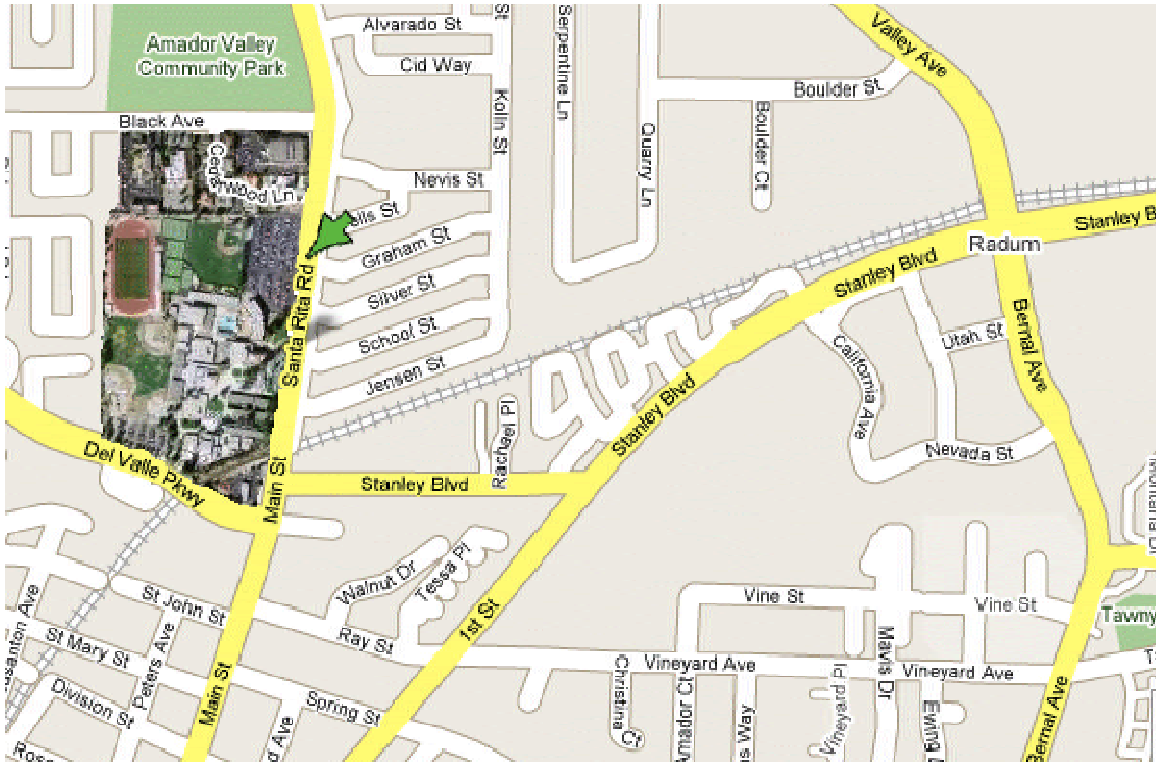

Amador Valley High School

1155 Santa Rita Rd.
Pleasanton, CA 94566

1. Take **Stanley** west toward Old Town Pleasanton
2. Turn Right onto **Stanley** (do not go down 1st St into Old Town)
3. Turn Right onto **Main / Santa Rita Rd.**
4. The Parking Lot is on the left.
CAUTION: Frequently heavy traffic.
You may need to turn around at Black Ave.