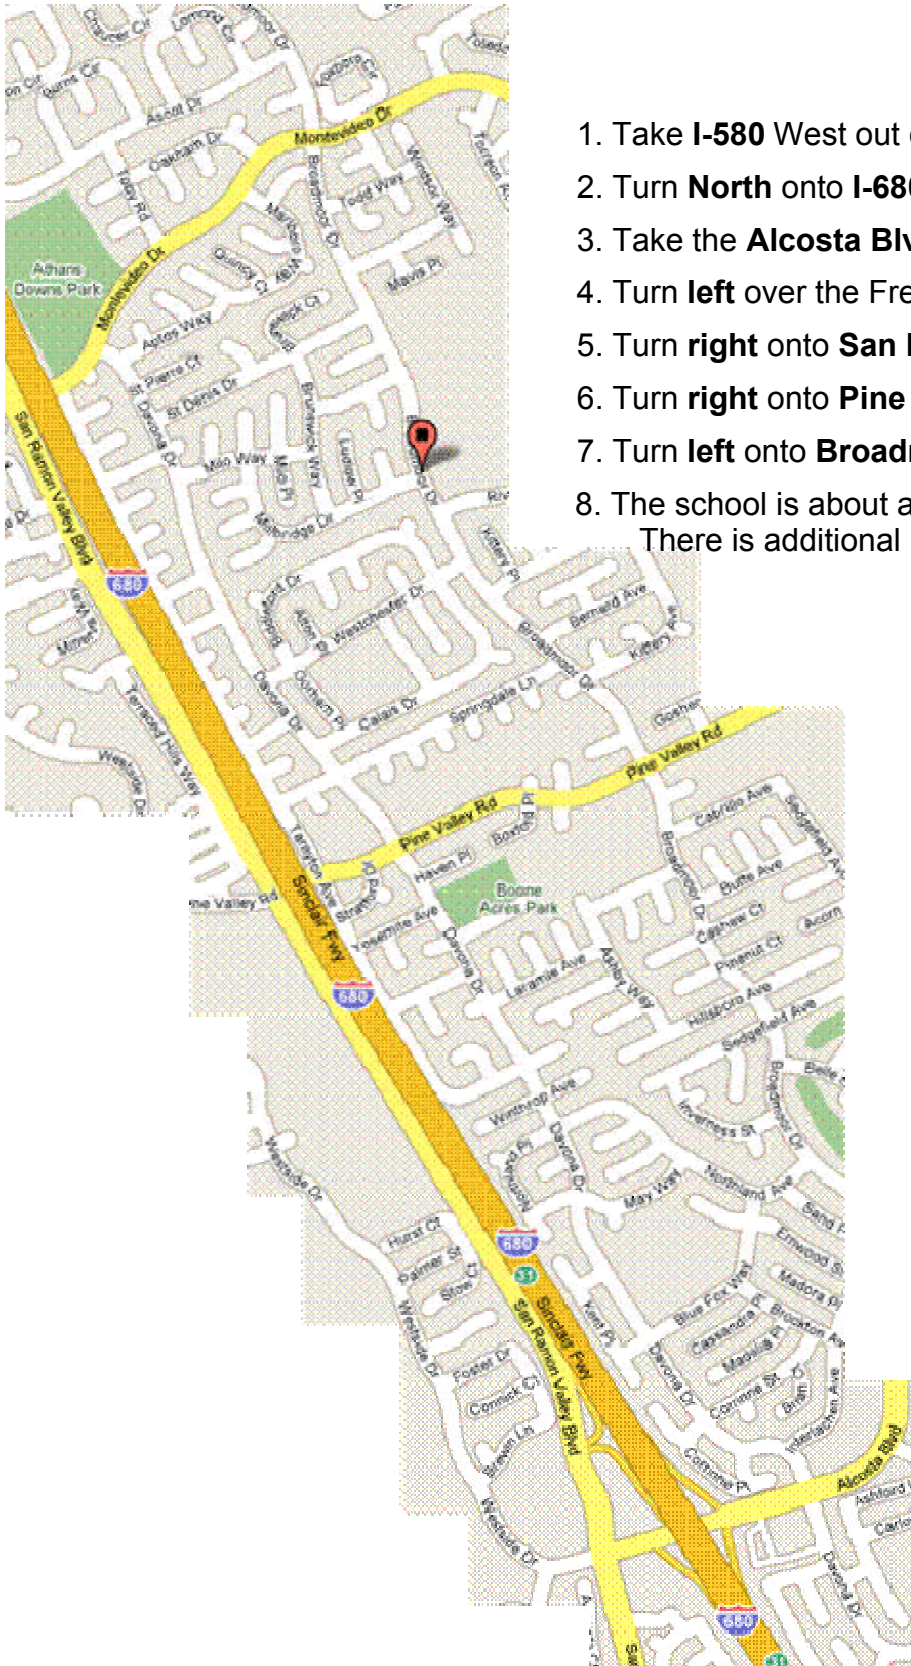

California High School

9870 Broadmoor Dr
San Ramon, CA 94583

1. Take **I-580** West out of Livermore past Pleasanton
2. Turn **North** onto **I-680 N**
3. Take the **Alcosta Blvd** ramp
4. Turn **left** over the Freeway
5. Turn **right** onto **San Ramon Valley Blvd**
6. Turn **right** onto **Pine Valley Rd** (under freeway)
7. Turn **left** onto **Broadmoor Dr**
8. The school is about a half mile on the right.
There is additional parking in the back of the school.