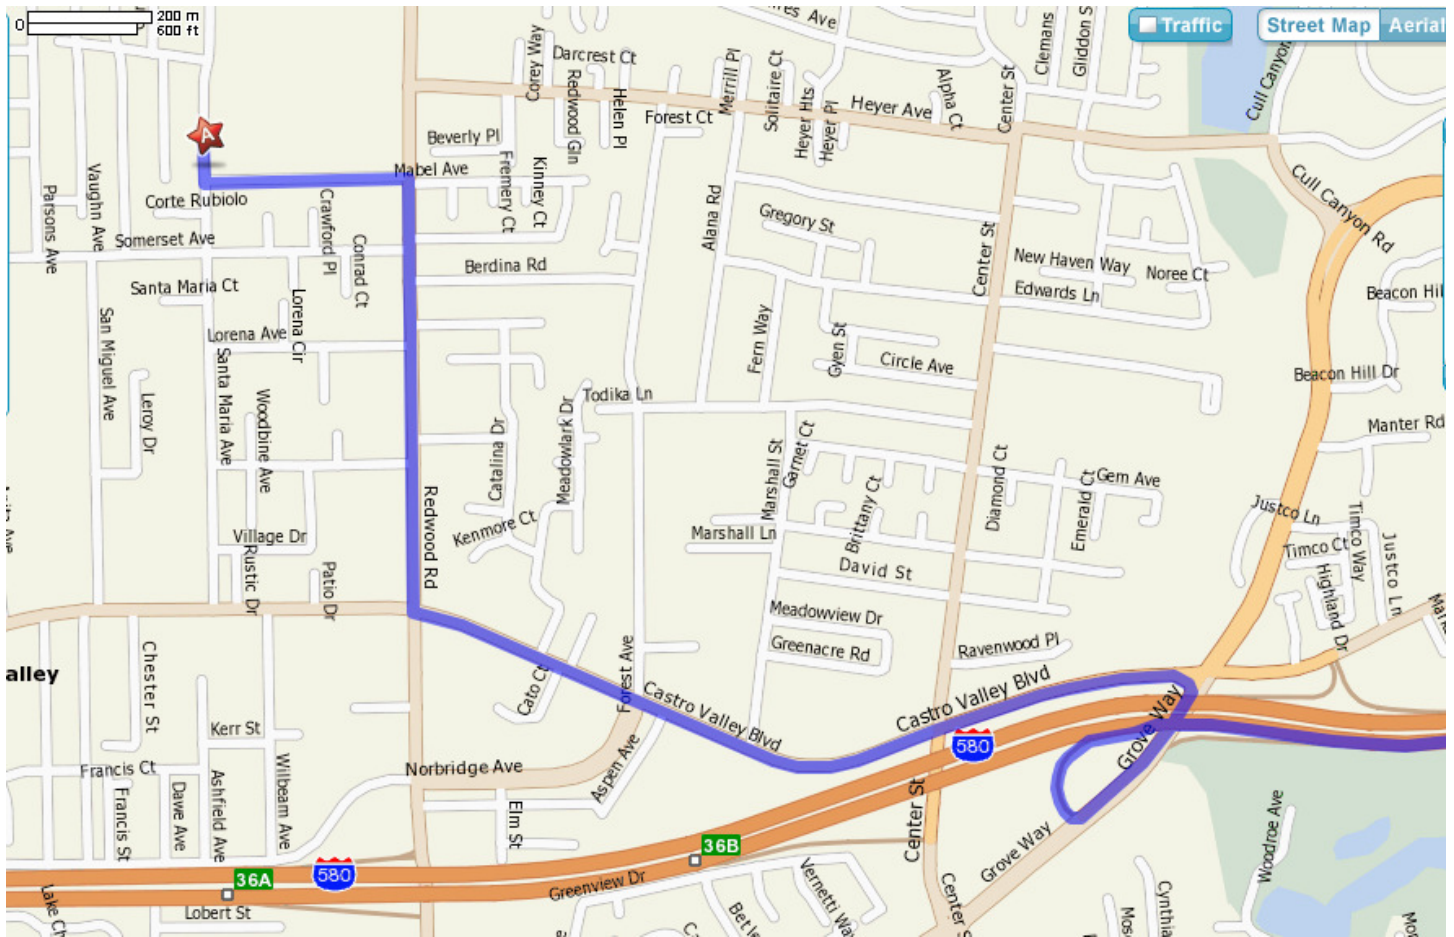

Castro Valley High School

19400 Santa Maria Ave
Castro Valley, CA 94546

- | | |
|--|--------|
| 1: Take I-580 W toward OAKLAND. | 7.4 mi |
| 1: Take EXIT 37 towards Castro Valley. | 7.4 mi |
| 1: Turn LEFT onto E Castro Valley Blvd | 7.4 mi |
| 1: Turn RIGHT onto Redwood Rd. | 7.4 mi |
| 1: Turn LEFT on Mabel Ave. | 7.4 mi |
| 1: Turn RIGHT onto Santa Maria Ave. | 7.4 mi |
| 1: END at 19400 Santa Maria Ave (on the RIGHT) | 7.4 mi |