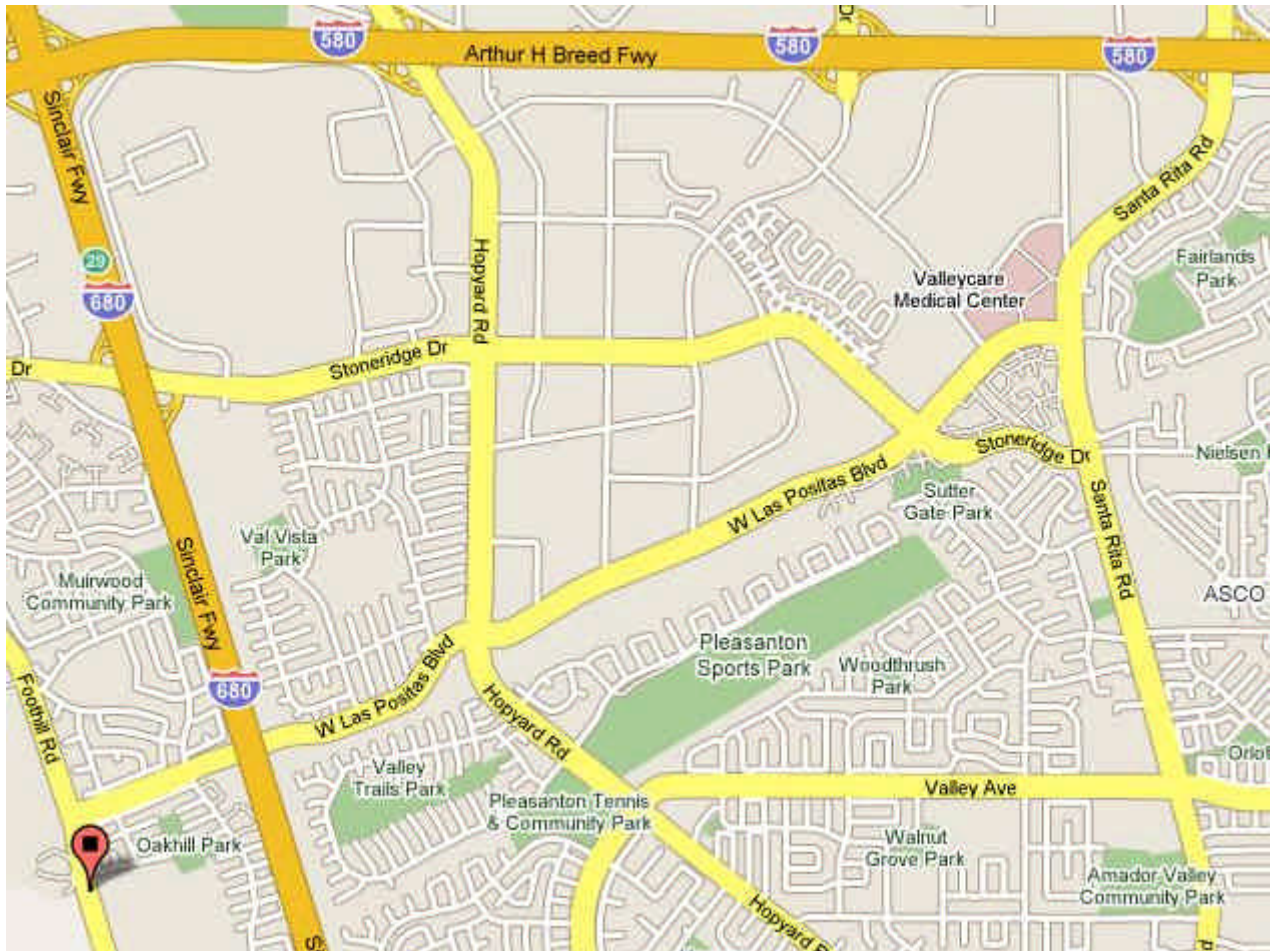

Foothill High School

4375 Foothill Rd
Pleasanton, CA 94588

1. Take **I-580** West out of Livermore toward Pleasanton
2. Take the ramp **Santa Rita Rd / Tassajara Rd** Ramp
3. Turn Left over the freeway onto **Santa Rita Rd**
4. Turn right onto **W Las Positas Blvd**
5. Continue on **W Las Positas Blvd** and pass under **I-680**
6. Turn Left onto **Foothill Rd**