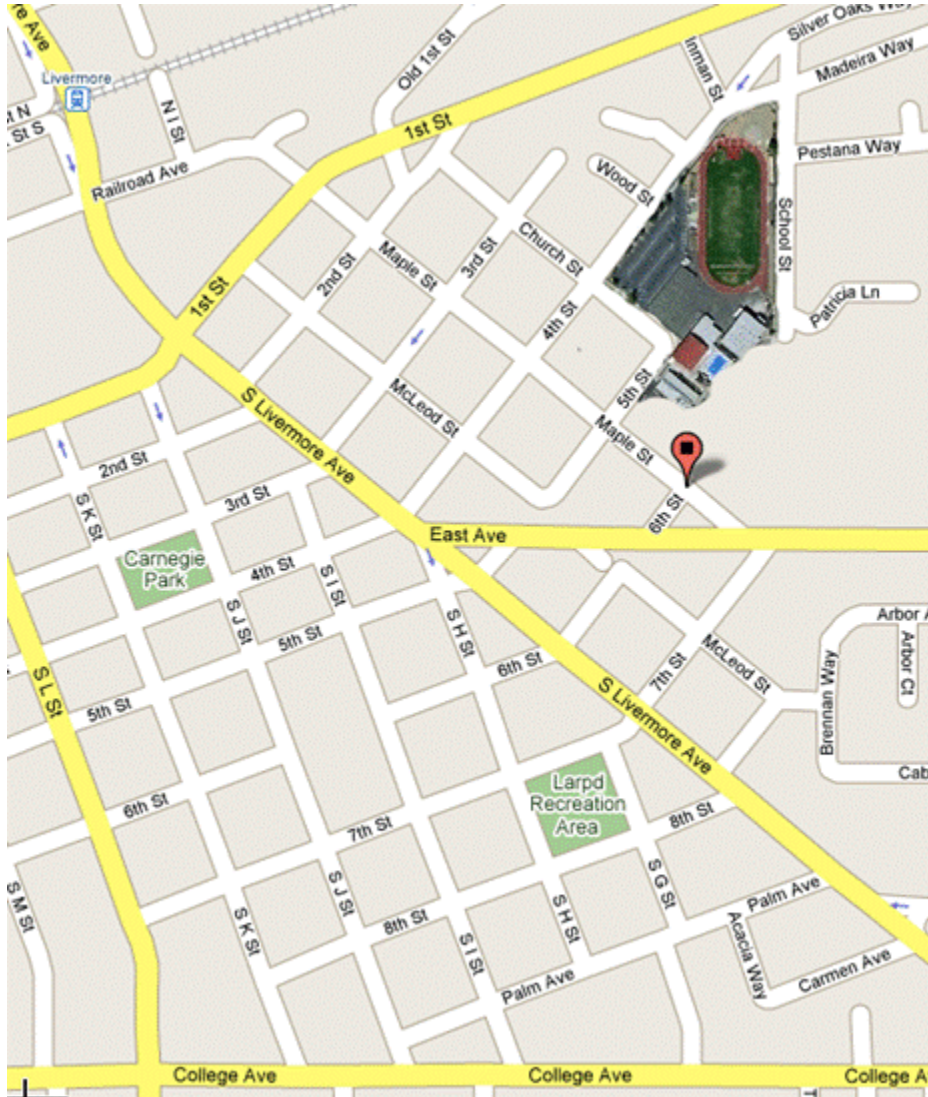

Livermore High School

600 Maple St
Livermore, CA 94550

Starting at Granada High School

1. Take **Wall** South to **Stanley** and turn Right toward downtown
2. Turn Right onto **Murietta** and continue straight across **Holmes**.
3. **Murietta** becomes **4th St**. Continue on **4th** across **S Livermore Ave**.
4. Go three blocks and turn right into the football field parking lot.
Football field is in back of the school