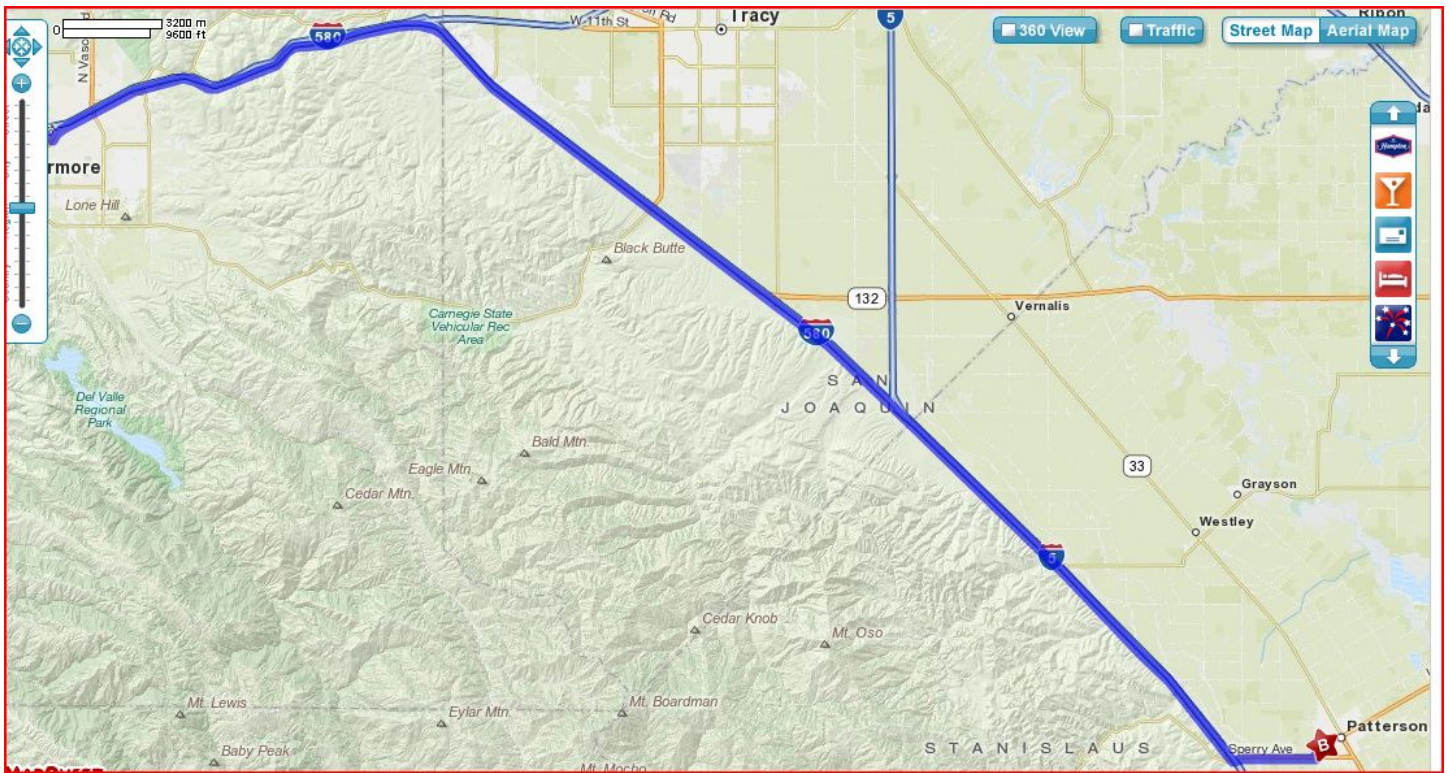

# Patterson High School

200 N 7<sup>th</sup> St  
Patterson, CA 95363

- |  |         |
|--|---------|
| Merge onto I-580 E toward STOCKTON.  | 27.0 mi |
| From I-580 E take I-5 S cut  | 11.9 mi |
| Take the SPERRY AVE/DIABLO GRANDE PKWY exit, EXIT 434.                                     | 0.2 mi  |
| Turn LEFT onto DIABLO GRANDE PKWY/SPERRY AVE/CR-J17. Continue to follow SPERRY AVE/CR-J17. | 2.2 mi  |
| Turn LEFT onto WARD AVE.   | 0.2 mi  |
| Turn RIGHT onto W LAS PALMAS AVE.  | 0.4 mi  |
| Turn LEFT onto N 7TH ST.   | 0.1 mi  |
| END at 200 N 7TH ST.   |         |