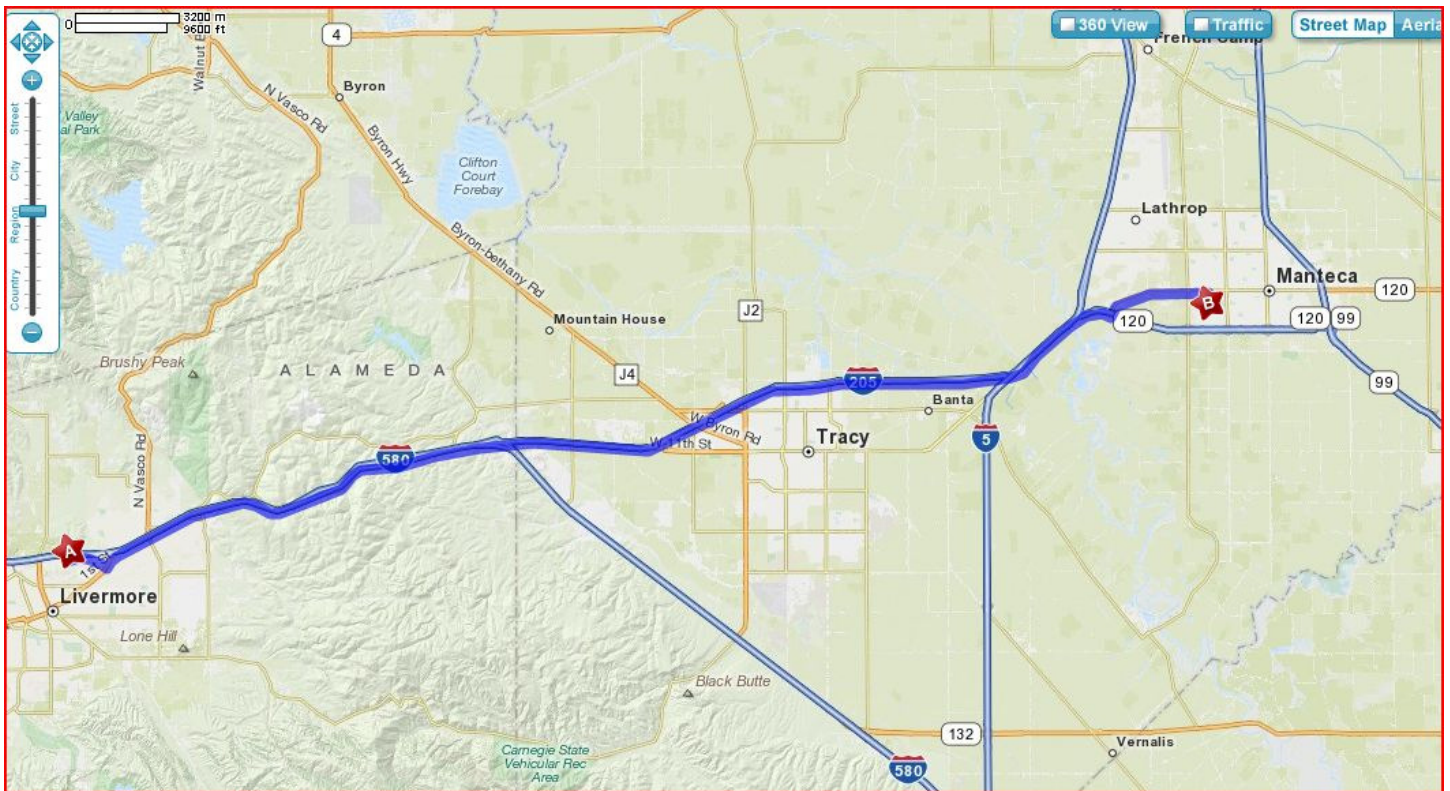

# Sierra (Manteca) High School

1700 Thomas St  
Manteca, CA 95337

- Merge onto I-580 E toward STOCKTON. 9.9 mi
- Keep LEFT to take I-205 E toward TRACY/STOCKTON. 14.5 mi
- Merge onto I-5 N. 1.1 mi
- Merge onto CA-120 E via EXIT 461 toward MANTECA/SONORA. 0.9 mi
- Take the exit toward YOSEMITE AVENUE. 0.2 mi
- Turn LEFT onto GUTHMILLER RD. 0.3 mi
- GUTHMILLER RD becomes YOSEMITE AVE. 2.4 mi
- Turn RIGHT onto WINTERS DR. 0.2 mi
- Turn RIGHT onto THOMAS ST. 0.1 mi
- END at 1700 THOMAS ST.